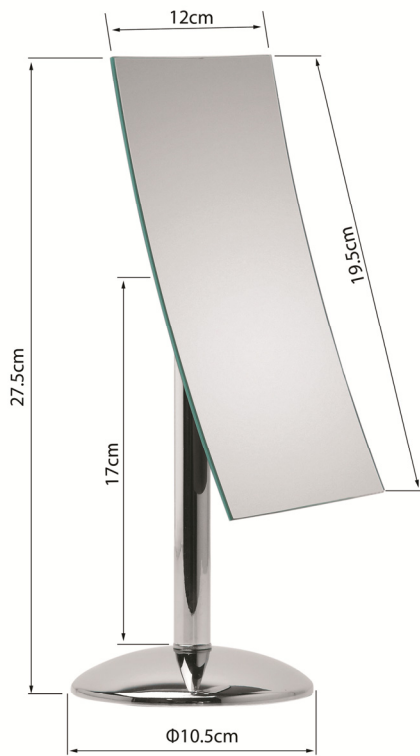

ART CODE ,  
LINE , DESCRIPTION  
PHOTO

**61H8-10**

**Tabletop square Magnifying Mirror Circular/Square Base**  
**Material : Chrome Plated Brass**  
**Magnification : x3**

**“ECO” – Tabletop Square Magn. Mirror , Sheet**